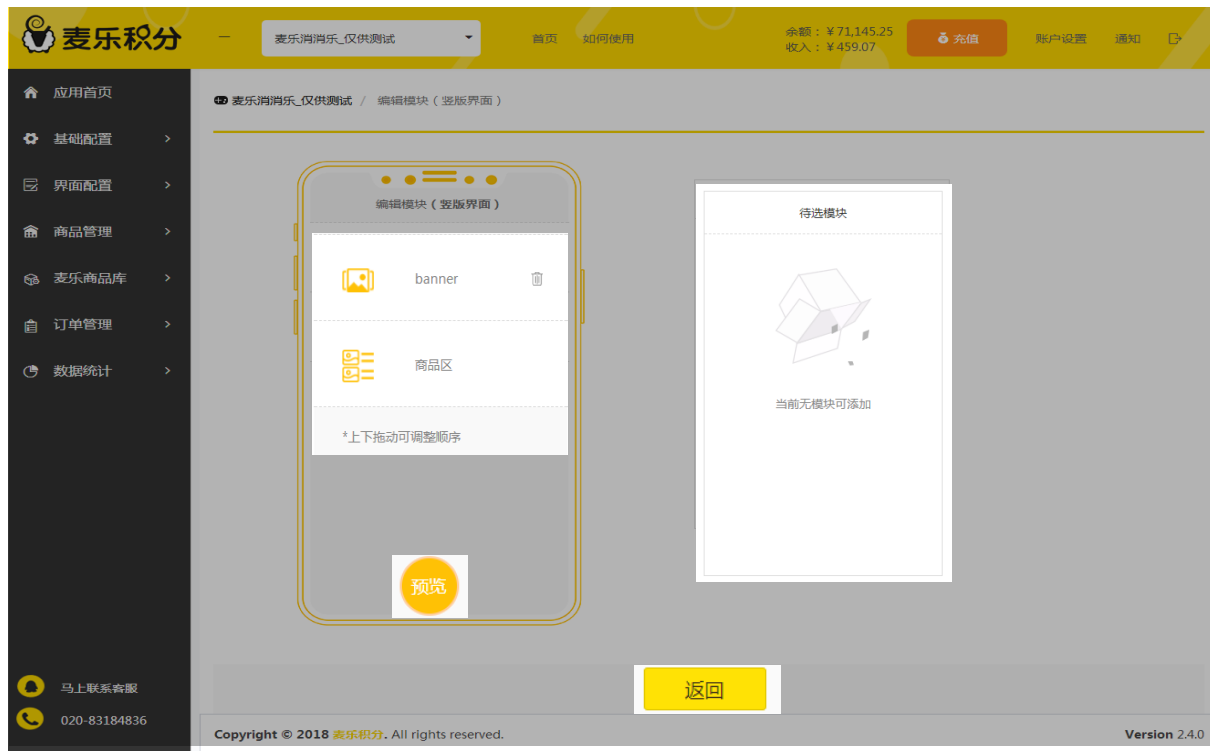

■ 编辑模块

功能介绍

- 模块排序：上下拖动可变更顺序
- 待选模块：移除的模块再待选模块处
- 预览：预览当前模块的效果
- 返回：返回上一级操作