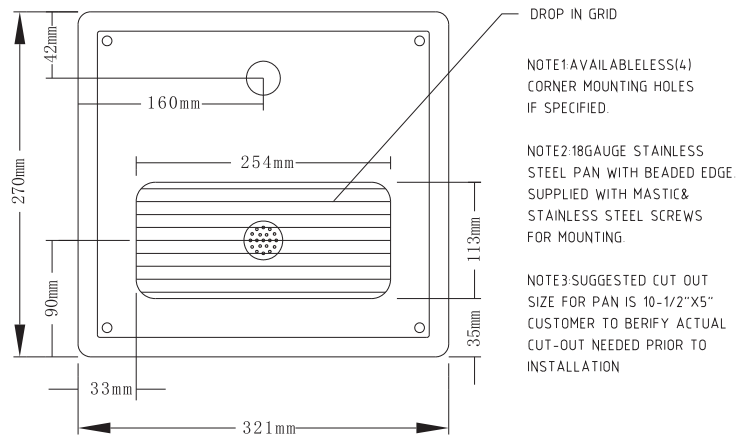

# 高推杯龙头套装(不锈钢水盘)

Model No.  
GF-4010-S

Item No.  
13001082

## 产品尺寸图

Products Specifications:  
使用说明

Drawn:	Checked:	Approved:
-	-	-
Scale:		Date:
		2013/04/11