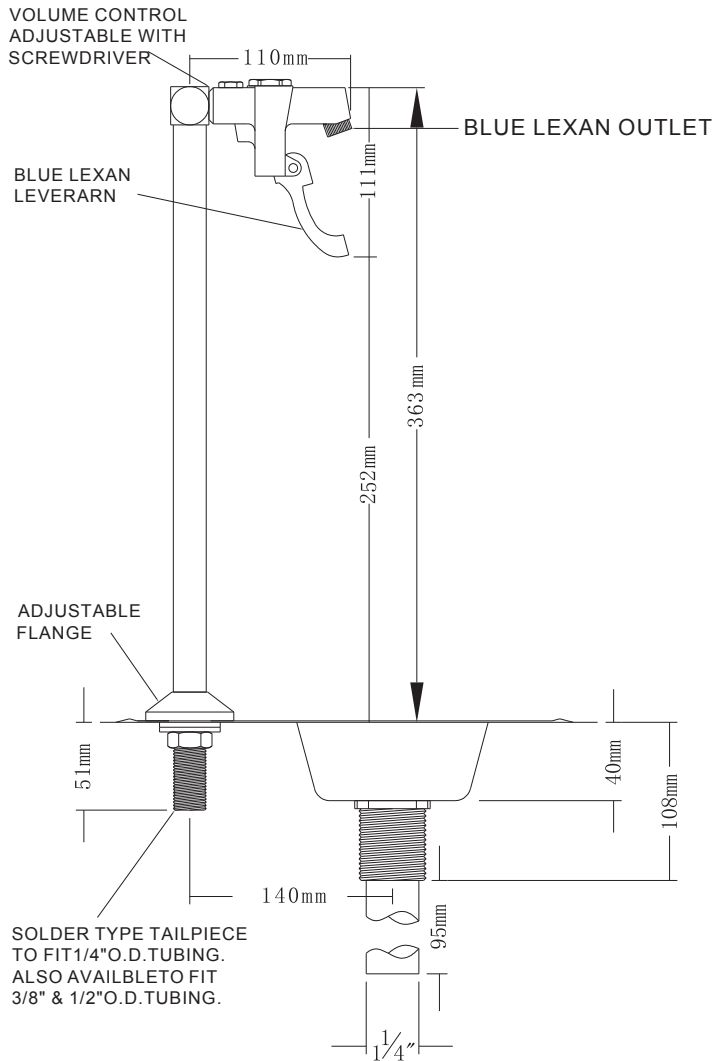

# 高推杯龙头套装(不锈钢水盘)

Model No.  
GF-4010-S

Item No.  
13001082

## 产品尺寸图

Products Specifications:  
使用说明

Drawn:	Checked:	Approved:
-	-	-
Scale:		Date:
		2013/04/11