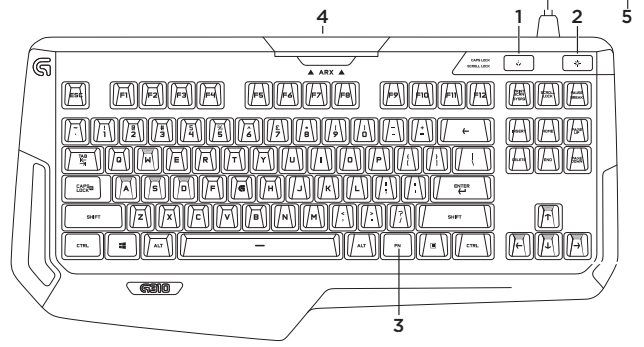

G310 Atlas Dawn™  
Compact Mechanical Gaming Keyboard  
紧凑型机械游戏键盘

Setup Guide  
设置指南

English

Know your product

1. Game / Windows® key
2. Backlight key
3. Media FN key
4. Removable Arx Control dock
5. USB Cable connector